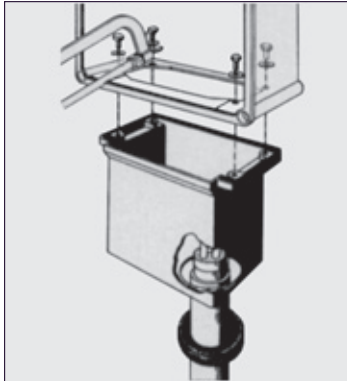

NEMA/EEMAC Type 4, 4X Combiester Series Accessories

CABLE SEALING BOXES

	Part#
Cable box without knock-outs for opening 3	CB27
Cable box with 1 grommet O max. 1x60 for opening 3	CB27/160
Cable box with 2 grommets O max. 2x60 for opening 3	CB27/260
Cable box without knock-outs for opening 4	CB36
Cable box with 1 grommet O max. 1x60 for opening 4	CB36/160
Cable box with 2 grommets O max. 2x60 for opening 4	CB36/260
Cable box with 3 grommets O max. 3x60 for opening 4	CB36/360
Cable box with 1 grommet O max. 1x80 for opening 4	CB36/180
Cable box with 2 grommets O max. 2x80 for opening 4	CB36/280

SEGMENTED CABLE SEALING BOXES

Segmented cable sealing box with knock-outs for 2 cable entries with rubber grommets which can be cut to a O of 41, 46, 55 and 60 mm. For coupling with opening N^o.27:

	Part #
Cable box with 2 grommets O max. 2x60	SCB27