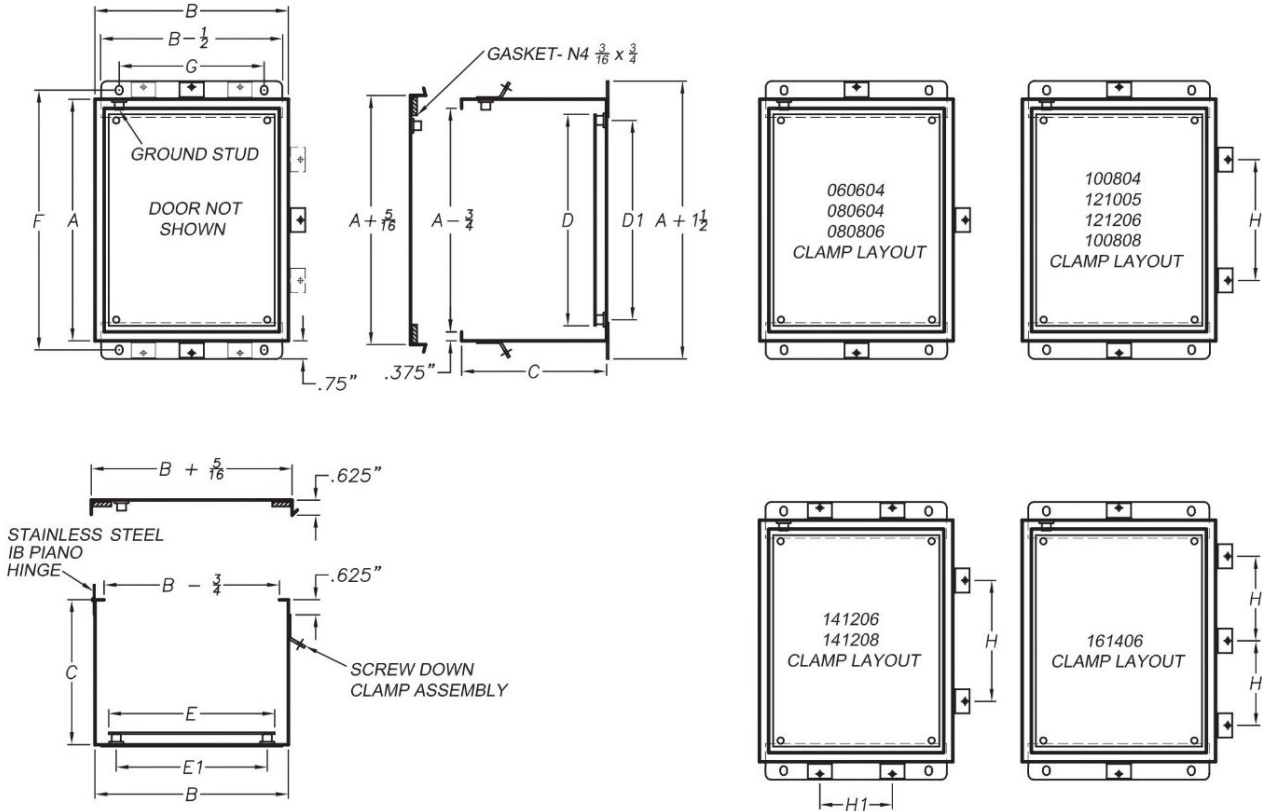

Ralston
Metal Products Limited

You create the need.
We customize the solution.

IBWRH-SS, Stainless Steel NEMA Type 4X Water and Dust Tight Hinged Cover

304 Stainless Part No.	316 Stainless Part No.	Enclosure			Panel Size				Mounting		Clamp Centers	
		A	B	C	D	D1	E	E1	F	G	H	H1
IBWRH-SS-060604	IBWRH-SS-316-060604	6	6	4	4.785	4.25	4.875	4.25	6.75	4	C/L	C/L
IBWRH-SS-080604	IBWRH-SS-316-080604	8	6	4	6.75	6.25	4.875	4.25	8.75	4	C/L	C/L
IBWRH-SS-100804	IBWRH-SS-316-100804	10	8	4	8.75	8.25	6.875	6.25	10.75	6	5	C/L
IBWRH-SS-121005	IBWRH-SS-316-121005	12	10	5	10.75	10.25	8.875	8.25	12.75	8	7	C/L
IBWRH-SS-080806	IBWRH-SS-316-080806	8	8	6	6.75	6.25	6.875	6.25	8.75	6	C/L	C/L
IBWRH-SS-121206	IBWRH-SS-316-121206	12	12	6	10.75	10.25	10.875	10.25	12.75	10	7	C/L
IBWRH-SS-141206	IBWRH-SS-316-141206	14	12	6	12.75	12.25	10.875	10.25	14.75	10	7	7
IBWRH-SS-161406	IBWRH-SS-316-161406	16	14	6	14.75	14.25	12.875	12.25	16.75	12	6.5	C/L
IBWRH-SS-100808	IBWRH-SS-316-100808	10	8	8	8.75	8.25	6.875	6.25	10.75	6	5	C/L
IBWRH-SS-141208	IBWRH-SS-316-141208	14	12	8	12.75	12.25	10.875	10.25	14.75	10	7	7