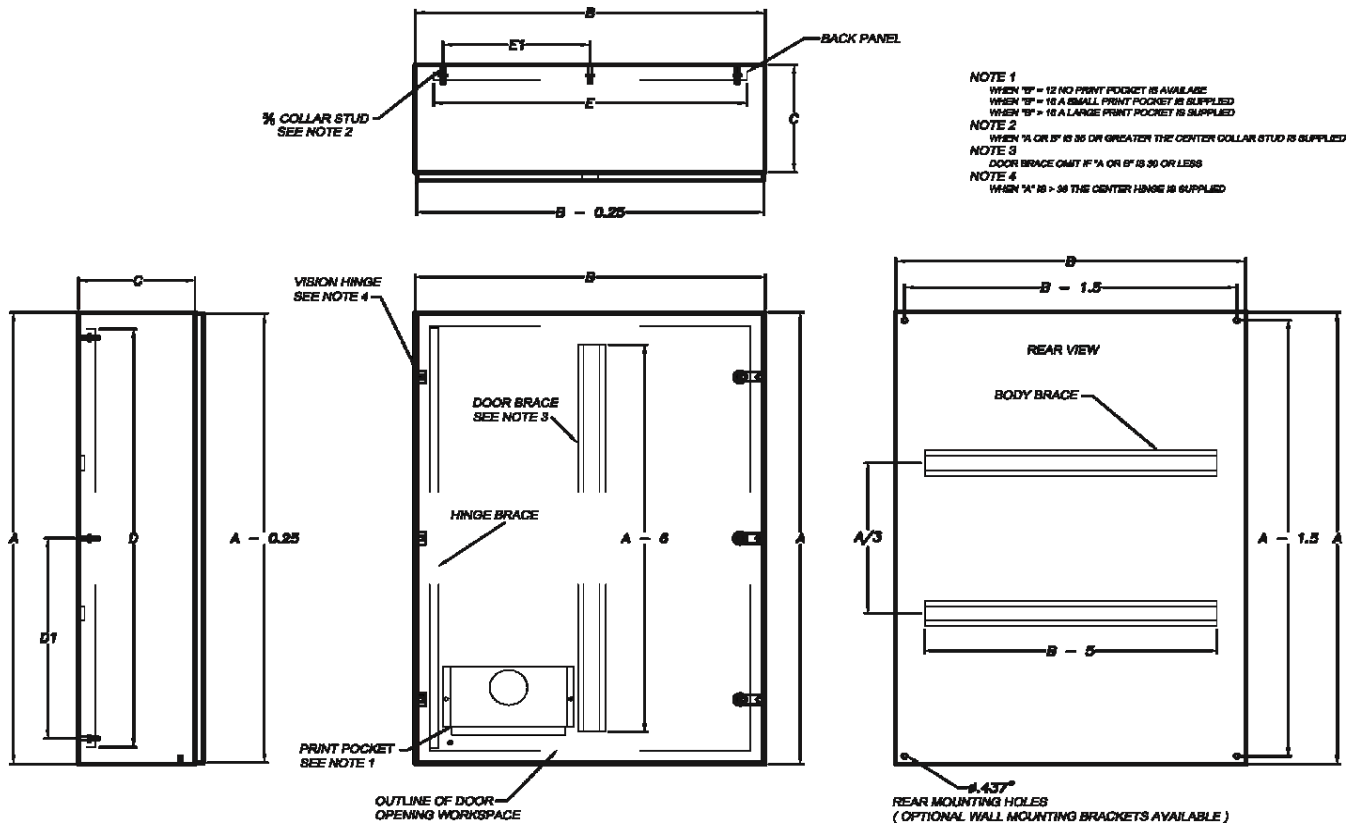

NEMA Type 4, 4X, 12, 13 Vision Series V-SS Wall Mount Single Door

NOTE 1
WHEN "E" = 12 NO PRINT POCKET IS AVAILABLE
WHEN "E" = 16 A SMALL PRINT POCKET IS SUPPLIED
WHEN "E" > 16 A LARGE PRINT POCKET IS SUPPLIED
NOTE 2
WHEN "A" OR "B" IS 36 OR GREATER THE CENTER COLLAR STUD IS SUPPLIED
NOTE 3
DOOR BRACE OMIT IF "A" OR "B" IS 36 OR LESS
NOTE 4
WHEN "A" IS > 36 THE CENTER HINGE IS SUPPLIED

304 Stainless Part No.	316 Stainless Part No.	Enclosure Size				Panel Size				Mounting	No. of	Latch
		A	B	C	D	D1	E	E1	Collar Studs	Latches	Distance	
V-SS-121206	V-SS-316--121206	12	12	6	8.875	7.25	8.875	7.25	4	1	C/L	
V-SS-161206	V-SS-316--161206	16	12	6	12.875	11.25	8.875	7.25	4	1	C/L	
V-SS-161606	V-SS-316--161606	16	16	6	12.875	11.25	12.875	11.25	4	1	C/L	
V-SS-201608	V-SS-316--201608	20	16	8	16.875	15.25	12.875	11.25	4	1	C/L	
V-SS-202008	V-SS-316--202008	20	20	8	16.875	16.875	4.875	13.75	4	1	C/L	
V-SS-202408	V-SS-316--202408	20	24	8	16.875	20.875	4.875	13.75	4	1	C/L	
V-SS-241608	V-SS-316--241608	24	16	8	20.875	19.25	12.875	11.25	4	1	C/L	
V-SS-242008	V-SS-316--242008	24	20	8	20.875	19.25	16.875	15.25	4	1	C/L	
V-SS-242408	V-SS-316--242408	24	24	8	20.875	19.25	20.875	19.25	4	2	17.5	
V-SS-302408	V-SS-316--302408	30	24	8	26.875	25.25	20.875	19.25	4	2	21.5	
V-SS-303008	V-SS-316--303008	30	30	8	26.875	25.25	26.875	25.25	4	2	21.5	
V-SS-362408	V-SS-316--362408	36	24	8	32.875	31.25	20.875	19.25	6	2	27.5	
V-SS-363008	V-SS-316--363008	36	30	8	32.875	31.25	26.875	25.25	6	2	27.5	
V-SS-423612	V-SS-316--423612	42	36	12	38.875	37.25	32.875	31.25	8	3	15	
V-SS-483612	V-SS-316--483612	48	36	12	44.875	43.25	32.875	31.25	8	3	17.5	