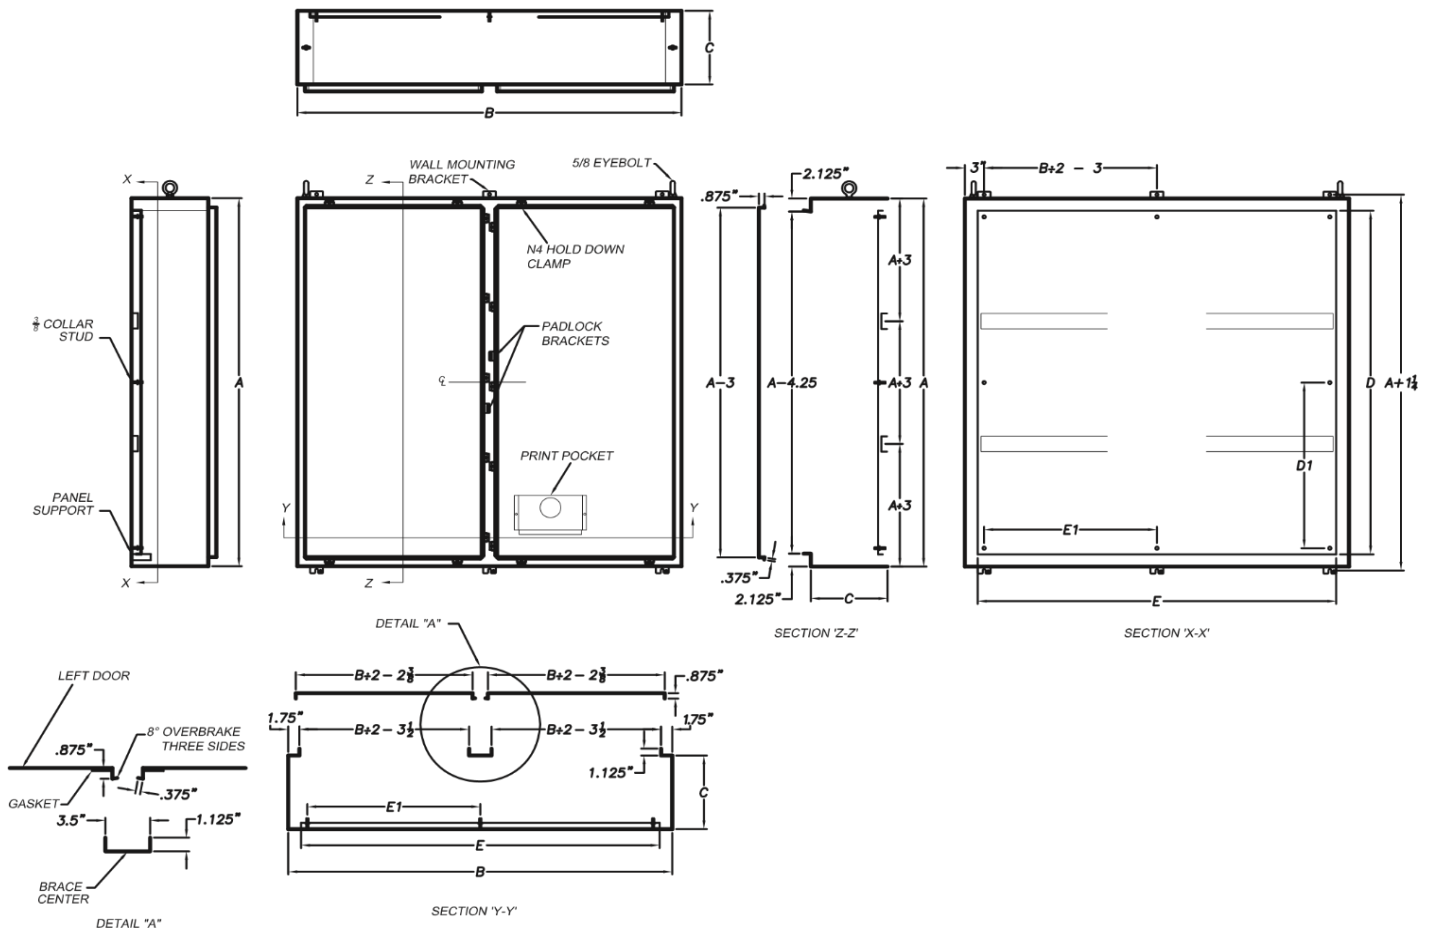

Ralston
Metal Products Limited

You create the need.
We customize the solution.

N4X-DD-SS Series, NEMA Type 4, 4X Double Door Enclosure

304 Stainless Part No.	316 Stainless Part No.	Enclosure Size			Panel Size				Wall Mounting Bracket	
		A	B	C	D	D1	E	E1	Horizontal	Vertical
N4X-DD-SS-604812	N4X-DD-SS-316-604812	60	48	12	56	27	44	21	21	61.25
N4X-DD-SS-606012	N4X-DD-SS-316-606012	60	60	12	56	27	56	27	27	61.25
N4X-DD-SS-726012	N4X-DD-SS-316-726012	72	60	12	68	33	56	27	27	73.25
N4X-DD-SS-727212	N4X-DD-SS-316-727212	72	72	12	68	33	68	33	33	73.25
N4X-DD-SS-727220	N4X-DD-SS-316-727220	72	72	20	68	33	68	33	33	73.25