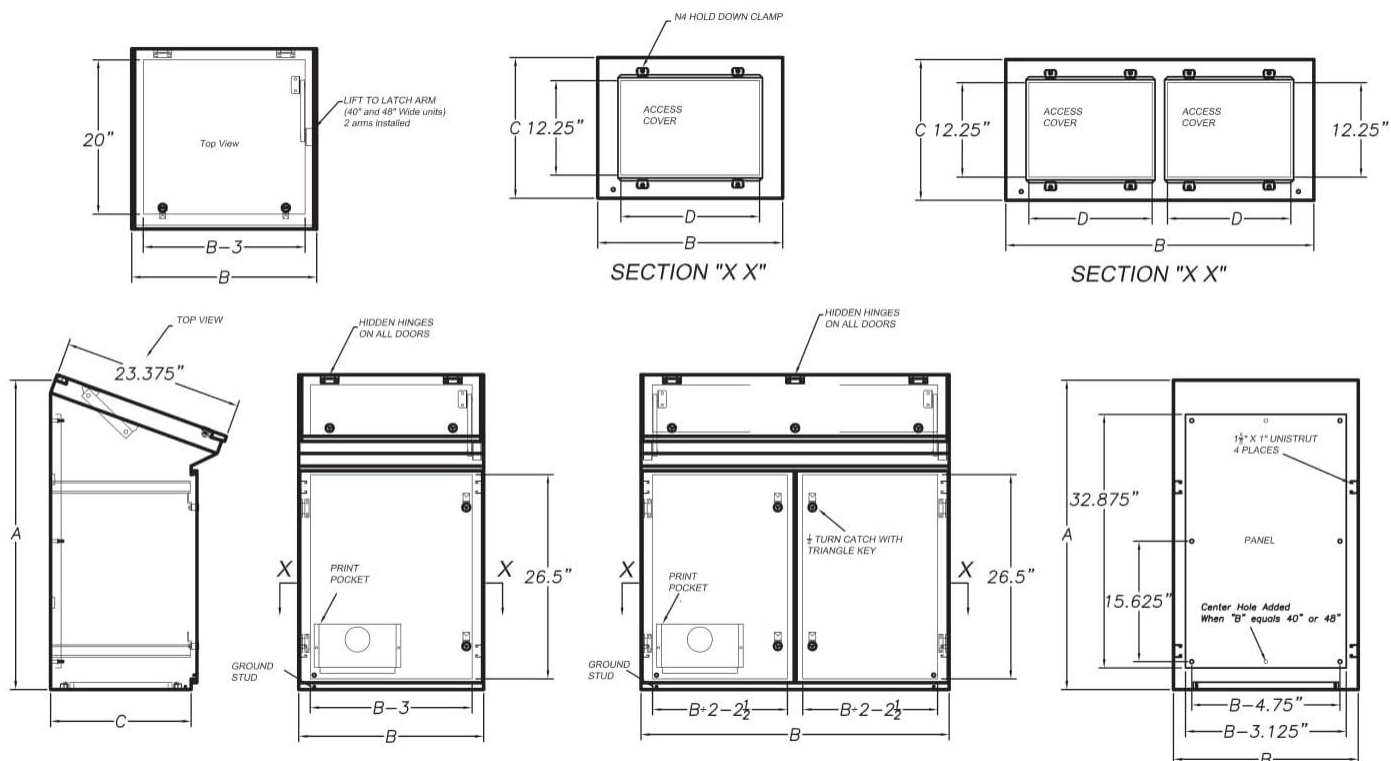

# NEMA / EEMAC Type 4X, 4, 12, 13 Consoles – Vision Series VCB and VCSS

For 316 Stainless Steel, add "-316" to the end of the part number.

Part No.		Enclosure Size				Rear Inner Panel		No. of Lower Door
ANSI-61	Stainless	A	B	C	D	Height	Width	
VCB-24	VCSS-24	40.125	24	18.25	18	32.875	20.875	1
VCB-32	VCSS-32	40.125	32	18.25	26	32.875	28.875	1
VCB-40	VCSS-40	40.125	40	18.25	16	32.875	36.875	2
VCB-48	VCSS-48	40.125	48	18.25	20	32.875	44.875	2

## Options

Part No.	Item
V-CC-SP	25.75" High X 16" Wide Side Panel
V-TK	Additional Triangular Key