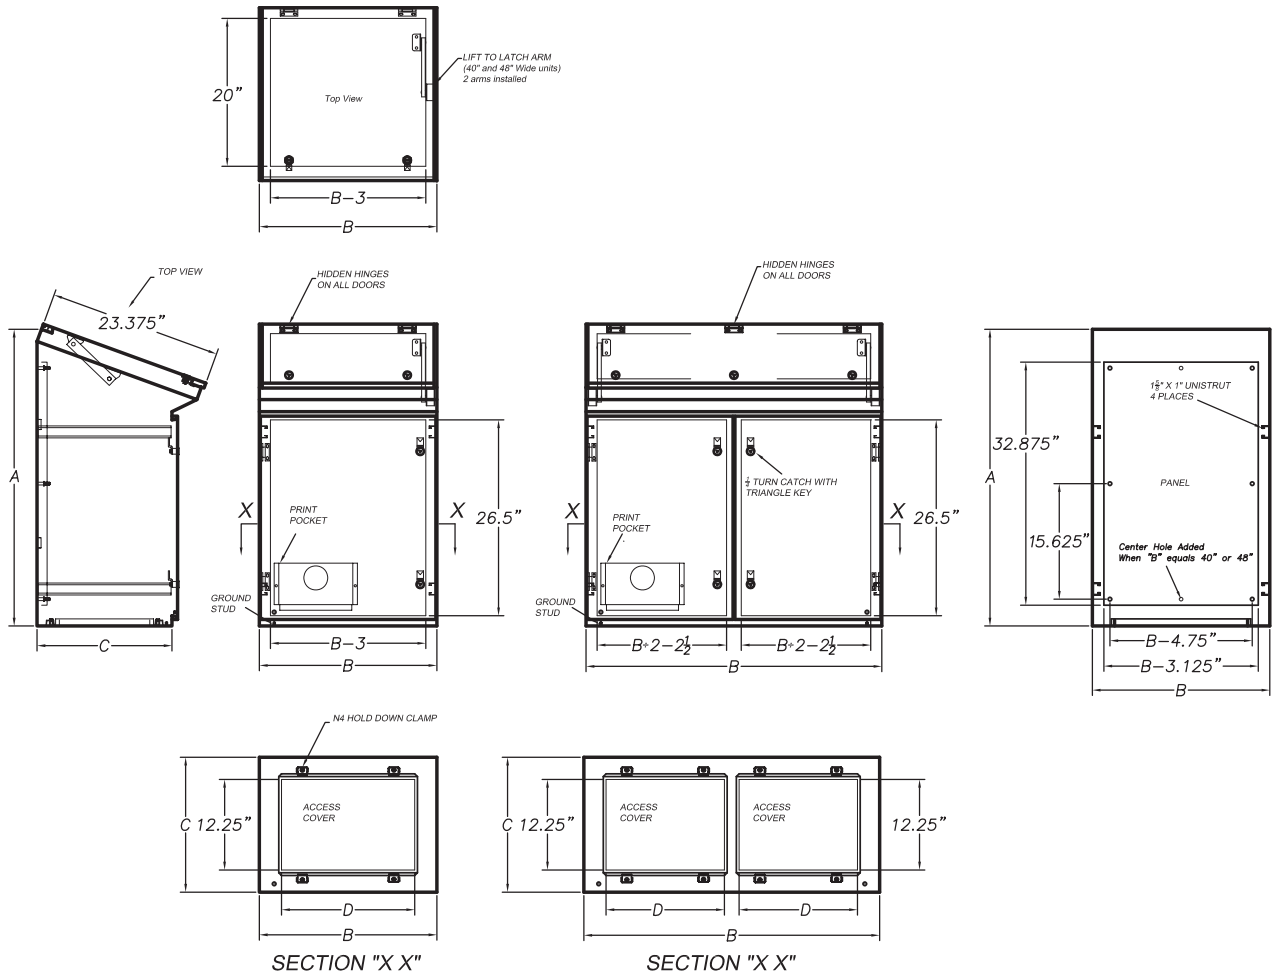

# Vision Series, NEMA Type 4X, 4, 12 & 13 Water and Dust Tight Consoles VSS Style

For 316 Stainless Steel, add "-316" to end of part number

Part #		Enclosure Size				Rear Innerpanel		No. Of
Beige	Stainless	A	B	C	D	Height	Width	Lower Doors
VCB-24	VCSS-24	40.125	24	18.25	18	32.875	20.875	1
VCB-32	VCSS-32	40.125	32	18.25	26	32.875	28.875	1
VCB-40	VCSS-40	40.125	40	18.25	16	32.875	36.875	2
VCB-48	VCSS-48	40.125	48	18.25	20	32.875	44.875	2

OPTIONS	
Part #	Item
V-CC-SP	25.75" High X 16" Wide Side Panel
V-TK	Additional Triangle Key