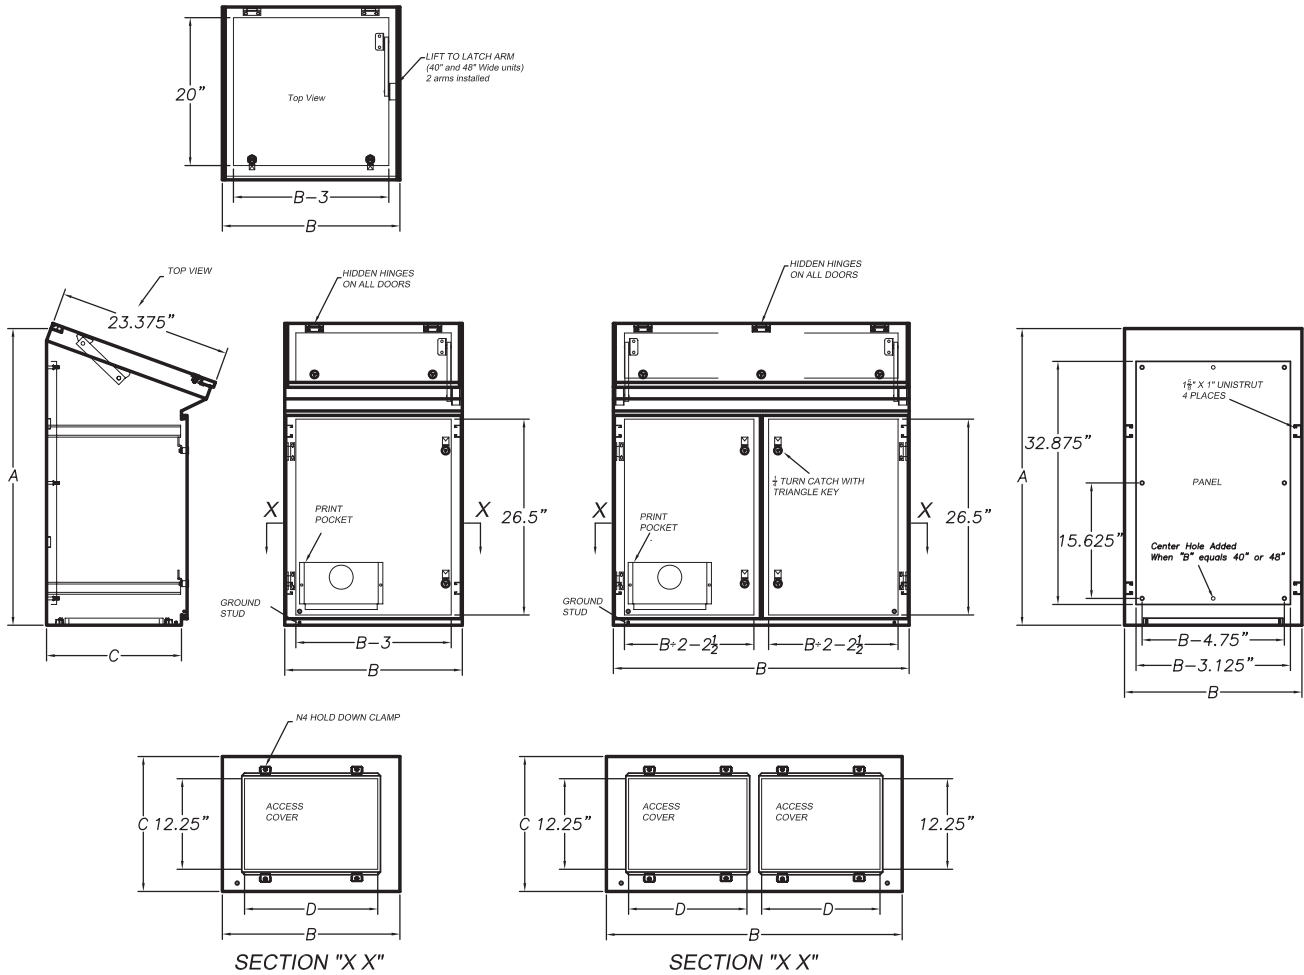

# Vision Series, NEMA Type 4X, 4, 12 & 13 Consoles – VCB and VCSS Style

Part #		Enclosure Size				Rear Innerpanel		No. Of
Beige	Stainless	A	B	C	D	Height	Width	Lower Doors
VCB-24	VCSS-24	40.125	24	18.25	18	32.875	20.875	1
VCB-32	VCSS-32	40.125	32	18.25	26	32.875	28.875	1
VCB-40	VCSS-40	40.125	40	18.25	16	32.875	36.875	2
VCB-48	VCSS-48	40.125	48	18.25	20	32.875	44.875	2

OPTIONS	
Part #	Item
V-CC-SP	25.75" High X 16" Wide Side Panel
V-TK	Additional Triangle Key