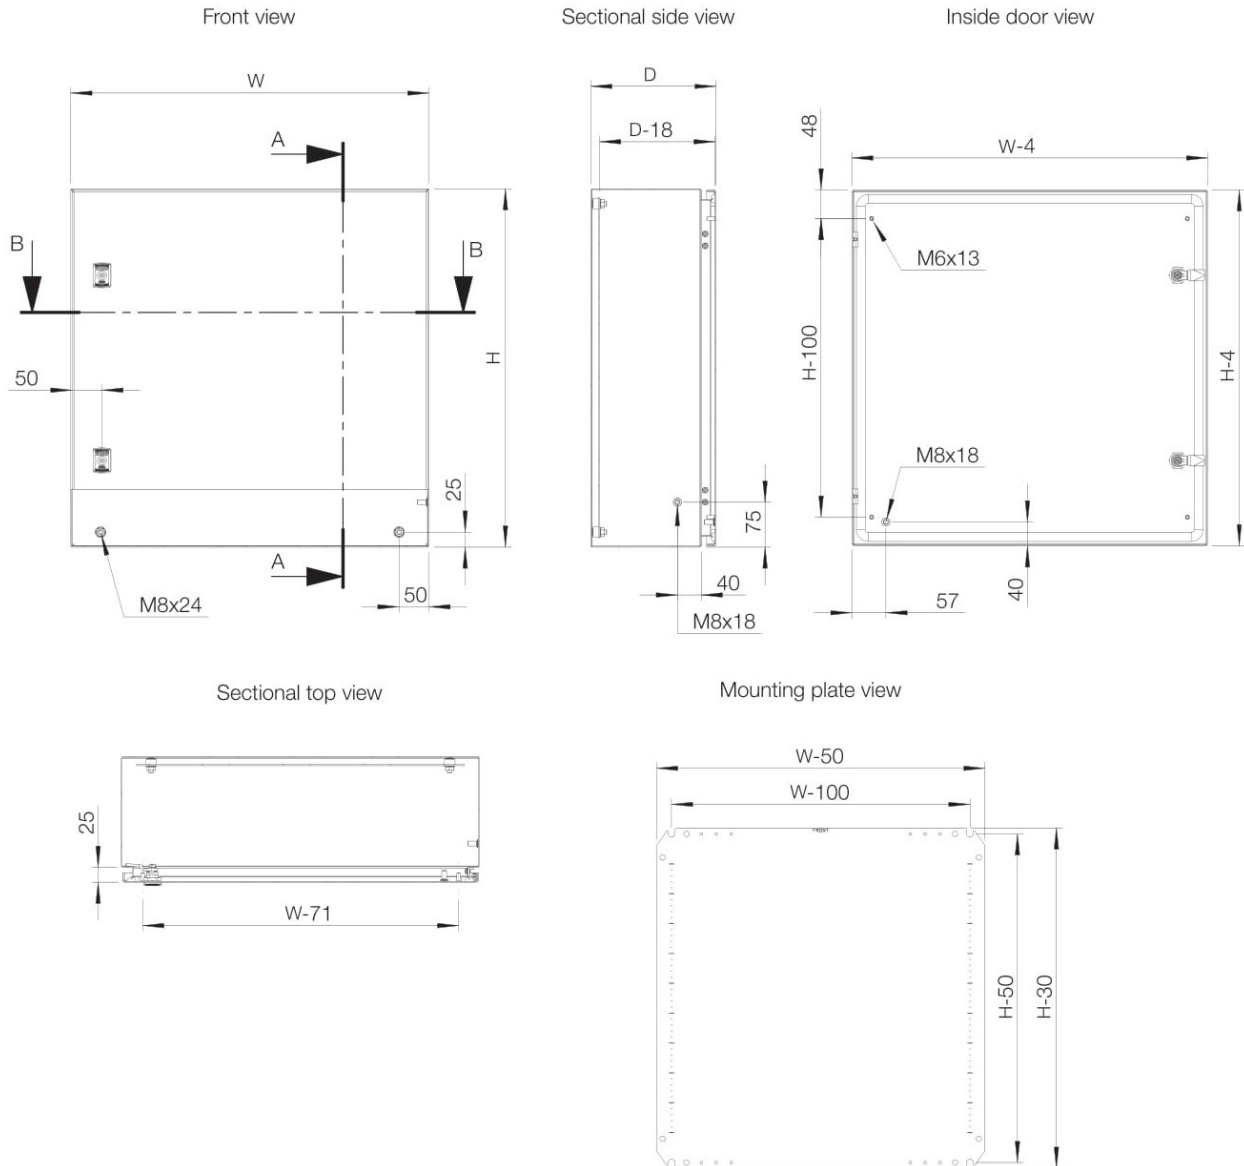

NEMA Type 4X Single Door Stainless Enclosure EWSS & ASR Series