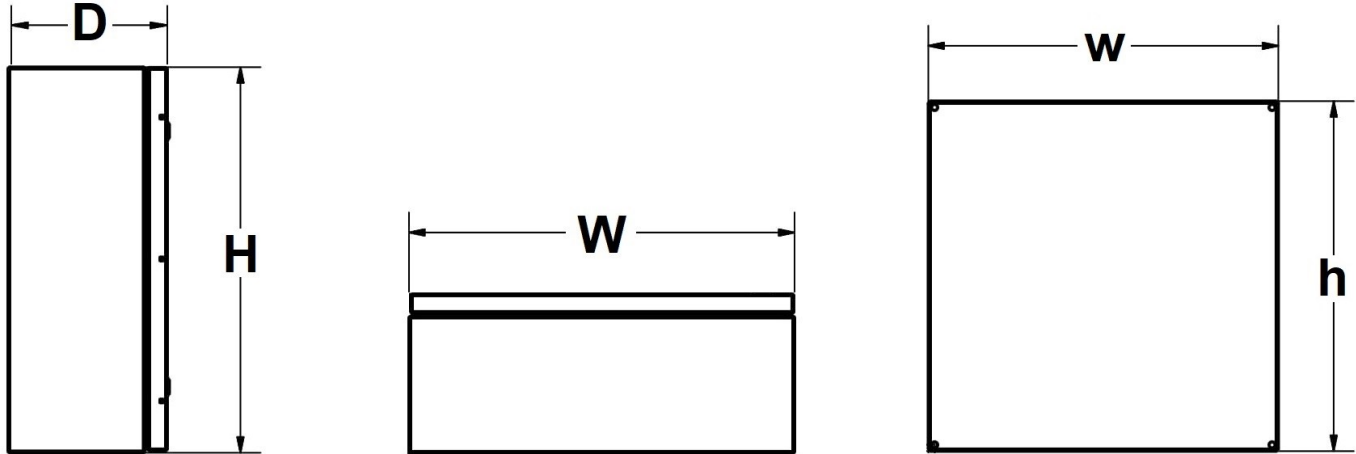

NEMA Type 4X

Single Door Stainless Enclosure

EWSS & ASR Series

Part No.		Enclosure Size			Panel Size	
		H	W	D	h	w
EWSS-0302015	mm	306	206	150	250	170
	in	12	8.1	5.9	9.8	6.7
EWSS-0303015	mm	306	306	150	250	270
	in	12	12	5.9	9.8	10.6
EWSS-0403015	mm	406	306	150	350	270
	in	16	12	5.9	13.8	10.6
EWSS-0302520	mm	306	256	200	250	220
	in	12	10.1	7.9	9.8	8.7
EWSS-0352520	mm	356	256	200	300	220
	in	14	10.1	7.9	11.8	8.7
EWSS-0403020	mm	406	306	200	350	270
	in	16	12	7.9	13.8	10.6
EWSS-0404020	mm	406	406	200	350	370
	in	16	16	7.9	13.8	14.6
EWSS-0504020	mm	506	406	200	450	370
	in	19.9	16	7.9	17.7	14.6
EWSS-0505020	mm	506	506	200	450	470
	in	19.9	19.9	7.9	17.7	18.5
EWSS-0604020	mm	606	406	200	550	370
	in	23.9	16	7.9	21.7	14.6

Part No.		Enclosure Size			Panel Size	
		H	W	D	h	w
EWSS-0606020	mm	606	606	200	550	550
	in	23.9	23.9	7.9	12.7	21.7
EWSS-0705020	mm	706	506	200	650	450
	in	27.8	19.9	7.9	25.6	17.7
EWSS-0805020	mm	806	506	200	750	450
	in	31.7	19.9	7.9	29.5	17.7
EWSS-0806020	mm	806	606	200	750	550
	in	31.7	23.9	7.9	29.5	21.7
EWSS-0906020	mm	906	606	200	850	550
	in	35.7	23.9	7.9	33.5	21.7
EWSS-0806030	mm	806	606	300	750	550
	in	31.7	23.9	11.8	29.5	21.7
EWSS-0808030	mm	806	806	300	750	750
	in	31.7	31.7	11.8	29.5	29.5
EWSS-0906030	mm	906	606	300	850	550
	in	35.7	23.9	11.8	33.5	21.7
EWSS-1008030	mm	1006	806	300	950	750
	in	39.6	31.7	11.8	37.4	29.5

1* = 3 point locking system