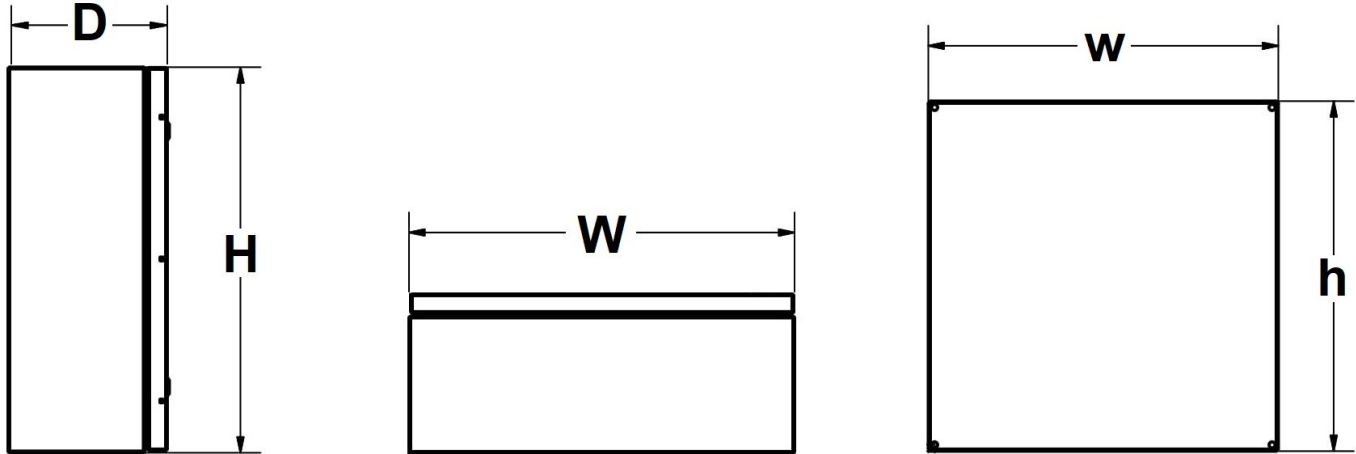

NEMA Type 4X Single Door Stainless Enclosure EWSS & ASR Series

Part No.		Enclosure Size			Panel Size	
		H	W	D	h	w
EWSS-0302015	mm	306	206	150	250	170
	in	12	8.1	5.9	9.8	6.7
EWSS-0303015	mm	306	306	150	250	270
	in	12	12	5.9	9.8	10.6
EWSS-0403015	mm	406	306	150	350	270
	in	16	12	5.9	13.8	10.6
EWSS-0302520	mm	306	256	200	250	220
	in	12	10.1	7.9	9.8	8.7
EWSS-0352520	mm	356	256	200	300	220
	in	14	10.1	7.9	11.8	8.7
EWSS-0403020	mm	406	306	200	350	270
	in	16	12	7.9	13.8	10.6
EWSS-0404020	mm	406	406	200	350	370
	in	16	16	7.9	13.8	14.6
EWSS-0504020	mm	506	406	200	450	370
	in	19.9	16	7.9	17.7	14.6
EWSS-0505020	mm	506	506	200	450	470
	in	19.9	19.9	7.9	17.7	18.5
EWSS-0604020	mm	606	406	200	550	370
	in	23.9	16	7.9	21.7	14.6

Part No.		Enclosure Size			Panel Size	
		H	W	D	h	w
EWSS-0606020	mm	606	606	200	550	550
	in	23.9	23.9	7.9	12.7	21.7
EWSS-0705020	mm	706	506	200	650	450
	in	27.8	19.9	7.9	25.6	17.7
EWSS-0805020	mm	806	506	200	750	450
	in	31.7	19.9	7.9	29.5	17.7
EWSS-0806020	mm	806	606	200	750	550
	in	31.7	23.9	7.9	29.5	21.7
EWSS-0906020	mm	906	606	200	850	550
	in	35.7	23.9	7.9	33.5	21.7
EWSS-0806030	mm	806	606	300	750	550
	in	31.7	23.9	11.8	29.5	21.7
EWSS-0808030	mm	806	806	300	750	750
	in	31.7	31.7	11.8	29.5	29.5
EWSS-0906030	mm	906	606	300	850	550
	in	35.7	23.9	11.8	33.5	21.7
EWSS-1008030	mm	1006	806	300	950	750
	in	39.6	31.7	11.8	37.4	29.5

1* = 3 point locking system