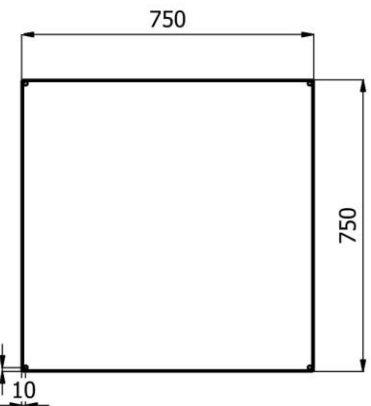

G-G (1 : 12)

Ralston Metal Products Ltd
EWS-0808030