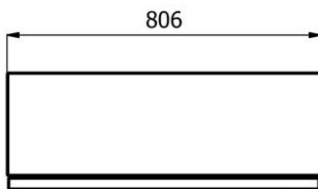

G-G (1 : 12)

Ralston Metal Products Ltd
EWS-0808030