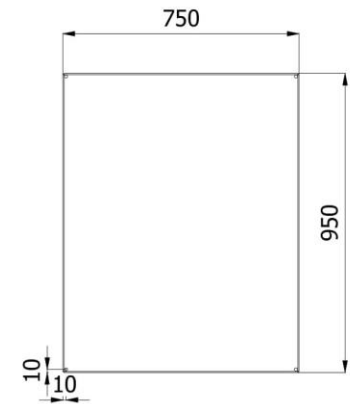

G-G (1 : 15)

Ralston Metal Products Ltd
EWSS-1008030