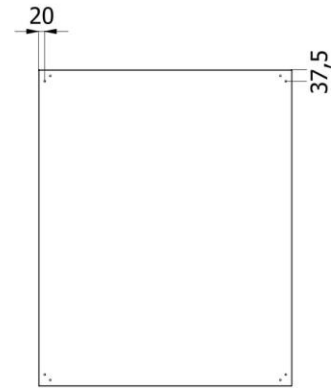

G-G (1 : 15)

Ralston Metal Products Ltd
EWSS-1008030