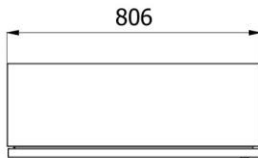

G-G (1 : 15)

Ralston Metal Products Ltd
EWSS-1008030