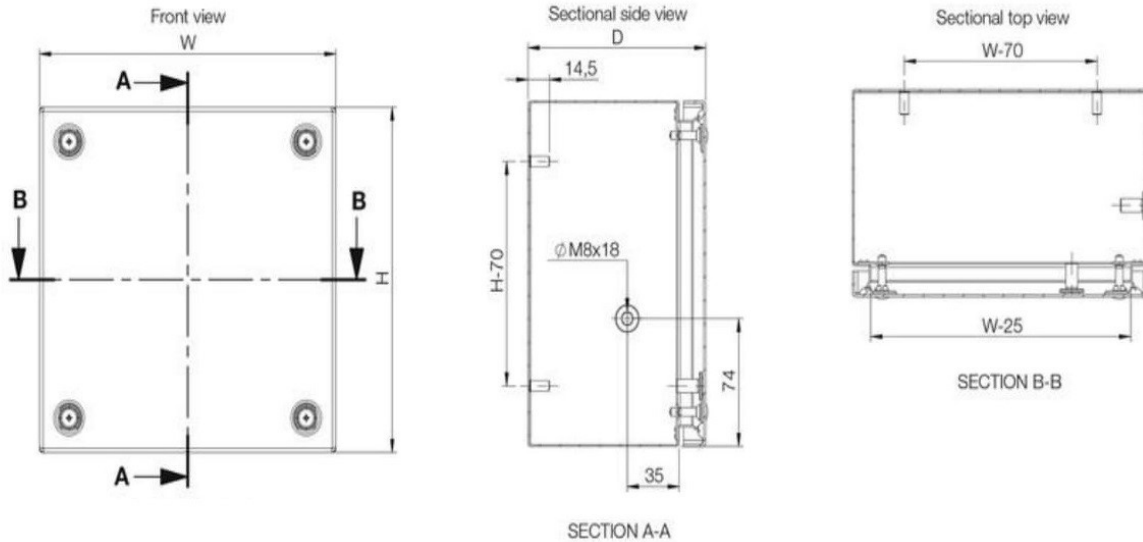

NEMA Type 4X Stainless Steel Terminal Box

Part No.		Sizes		
		H	W	D
SSTB-204008	mm	400	200	80
	in	15.8	7.9	3.2
SSTB-202012	mm	200	200	120
	in	7.9	7.9	4.7
SSTB-153012	mm	300	150	120
	in	11.8	5.9	4.7
SSTB-203012	mm	300	200	120
	in	11.8	7.9	4.7
SSTB-206012	mm	600	200	120
	in	23.6	7.9	4.7

Part No.		Sizes		
		H	W	D
SSTB-306012	mm	600	300	120
	in	23.6	11.8	4.7
SSTB-406012	mm	600	400	120
	in	23.6	15.8	4.7
SSTB-208012	mm	800	200	120
	in	31.5	7.9	4.7
SSTB-408012	mm	800	400	120
	in	31.5	15.8	4.7

Optional Accessories

Part No.	Description
STBH-02	Hinge Set
AWS-31-304	Wall Brackets

Part No.	Enclosure Size			
		H	W	D
ETBS-181508	mm	180	150	80
	in	7.1	5.9	3.1
ETBS-201808	mm	200	180	80
	in	7.9	7.1	3.1
ETBS-202008	mm	200	200	80
	in	7.9	7.9	3.1
ETBS-202012	mm	200	200	120
	in	7.9	7.9	4.7
ETBS-301508	mm	300	150	80
	in	11.8	5.9	3.1
ETBS-301512	mm	300	150	120
	in	11.8	5.9	4.7
ETBS-302012	mm	300	200	120
	in	11.8	7.9	4.7
ETBS-303012	mm	300	300	120
	in	11.8	11.8	4.7
ETBS-402012	mm	400	200	120
	in	15.7	7.9	4.7
ETBS-403012	mm	400	300	120
	in	15.7	11.8	4.7

Part No.	Enclosure Size			
		H	W	D
ETBS-404012	mm	400	400	120
	in	15.7	15.7	4.7
ETBS-502012	mm	500	200	120
	in	19.7	7.9	4.7
ETBS-503012	mm	500	300	120
	in	19.7	11.8	4.7
ETBS-504012	mm	500	400	120
	in	19.7	15.7	4.7
ETBS-602012	mm	600	200	120
	in	23.6	7.9	4.7
ETBS-603012	mm	600	300	120
	in	23.6	11.8	4.7
ETBS-604012	mm	600	400	120
	in	23.6	15.7	4.7
ETBS-802012	mm	800	200	120
	in	31.5	7.9	4.7
ETBS-804012	mm	800	400	120
	in	31.5	15.7	4.7