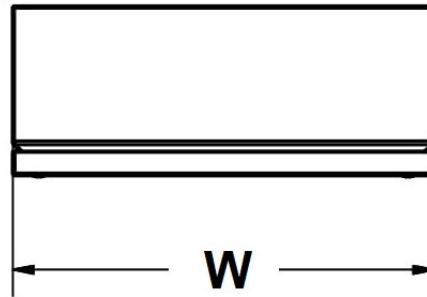

NEMA Type 4X Stainless Steel Terminal Box

Part No.		Sizes		
		H	W	D
SSTB-204008	mm	400	200	80
	in	15.8	7.9	3.2
SSTB-202012	mm	200	200	120
	in	7.9	7.9	4.7
SSTB-153012	mm	300	150	120
	in	11.8	5.9	4.7
SSTB-203012	mm	300	200	120
	in	11.8	7.9	4.7
SSTB-206012	mm	600	200	120
	in	23.6	7.9	4.7

Part No.		Sizes		
		H	W	D
SSTB-306012	mm	600	300	120
	in	23.6	11.8	4.7
SSTB-406012	mm	600	400	120
	in	23.6	15.8	4.7
SSTB-208012	mm	800	200	120
	in	31.5	7.9	4.7
SSTB-408012	mm	800	400	120
	in	31.5	15.8	4.7

Optional Accessories

Part No.	Description
STBH-02	Hinge Set
AWS-31-304	Wall Brackets

Part No.	Enclosure Size			
		H	W	D
ETBS-181508	mm	180	150	80
	in	7.1	5.9	3.1
ETBS-201808	mm	200	180	80
	in	7.9	7.1	3.1
ETBS-202008	mm	200	200	80
	in	7.9	7.9	3.1
ETBS-202012	mm	200	200	120
	in	7.9	7.9	4.7
ETBS-301508	mm	300	150	80
	in	11.8	5.9	3.1
ETBS-301512	mm	300	150	120
	in	11.8	5.9	4.7
ETBS-302012	mm	300	200	120
	in	11.8	7.9	4.7
ETBS-303012	mm	300	300	120
	in	11.8	11.8	4.7
ETBS-402012	mm	400	200	120
	in	15.7	7.9	4.7
ETBS-403012	mm	400	300	120
	in	15.7	11.8	4.7

Part No.	Enclosure Size			
		H	W	D
ETBS-404012	mm	400	400	120
	in	15.7	15.7	4.7
ETBS-502012	mm	500	200	120
	in	19.7	7.9	4.7
ETBS-503012	mm	500	300	120
	in	19.7	11.8	4.7
ETBS-504012	mm	500	400	120
	in	19.7	15.7	4.7
ETBS-602012	mm	600	200	120
	in	23.6	7.9	4.7
ETBS-603012	mm	600	300	120
	in	23.6	11.8	4.7
ETBS-604012	mm	600	400	120
	in	23.6	15.7	4.7
ETBS-802012	mm	800	200	120
	in	31.5	7.9	4.7
ETBS-804012	mm	800	400	120
	in	31.5	15.7	4.7