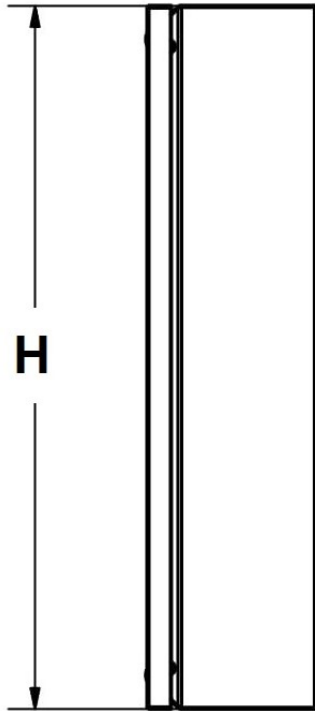

NEMA Type 4X Stainless Steel Terminal Box

Part No.		Sizes		
		H	W	D
SSTB-204008	mm	400	200	80
	in	15.8	7.9	3.2
SSTB-202012	mm	200	200	120
	in	7.9	7.9	4.7
SSTB-153012	mm	300	150	120
	in	11.8	5.9	4.7
SSTB-203012	mm	300	200	120
	in	11.8	7.9	4.7
SSTB-206012	mm	600	200	120
	in	23.6	7.9	4.7

Part No.		Sizes		
		H	W	D
SSTB-306012	mm	600	300	120
	in	23.6	11.8	4.7
SSTB-406012	mm	600	400	120
	in	23.6	15.8	4.7
SSTB-208012	mm	800	200	120
	in	31.5	7.9	4.7
SSTB-408012	mm	800	400	120
	in	31.5	15.8	4.7

Optional Accessories

Part No.	Description
STBH-02	Hinge Set
AWS-31-304	Wall Brackets

Part No.	Enclosure Size			
		H	W	D
ETBS-181508	mm	180	150	80
	in	7.1	5.9	3.1
ETBS-201808	mm	200	180	80
	in	7.9	7.1	3.1
ETBS-202008	mm	200	200	80
	in	7.9	7.9	3.1
ETBS-202012	mm	200	200	120
	in	7.9	7.9	4.7
ETBS-301508	mm	300	150	80
	in	11.8	5.9	3.1
ETBS-301512	mm	300	150	120
	in	11.8	5.9	4.7
ETBS-302012	mm	300	200	120
	in	11.8	7.9	4.7
ETBS-303012	mm	300	300	120
	in	11.8	11.8	4.7
ETBS-402012	mm	400	200	120
	in	15.7	7.9	4.7
ETBS-403012	mm	400	300	120
	in	15.7	11.8	4.7

Part No.	Enclosure Size			
		H	W	D
ETBS-404012	mm	400	400	120
	in	15.7	15.7	4.7
ETBS-502012	mm	500	200	120
	in	19.7	7.9	4.7
ETBS-503012	mm	500	300	120
	in	19.7	11.8	4.7
ETBS-504012	mm	500	400	120
	in	19.7	15.7	4.7
ETBS-602012	mm	600	200	120
	in	23.6	7.9	4.7
ETBS-603012	mm	600	300	120
	in	23.6	11.8	4.7
ETBS-604012	mm	600	400	120
	in	23.6	15.7	4.7
ETBS-802012	mm	800	200	120
	in	31.5	7.9	4.7
ETBS-804012	mm	800	400	120
	in	31.5	15.7	4.7