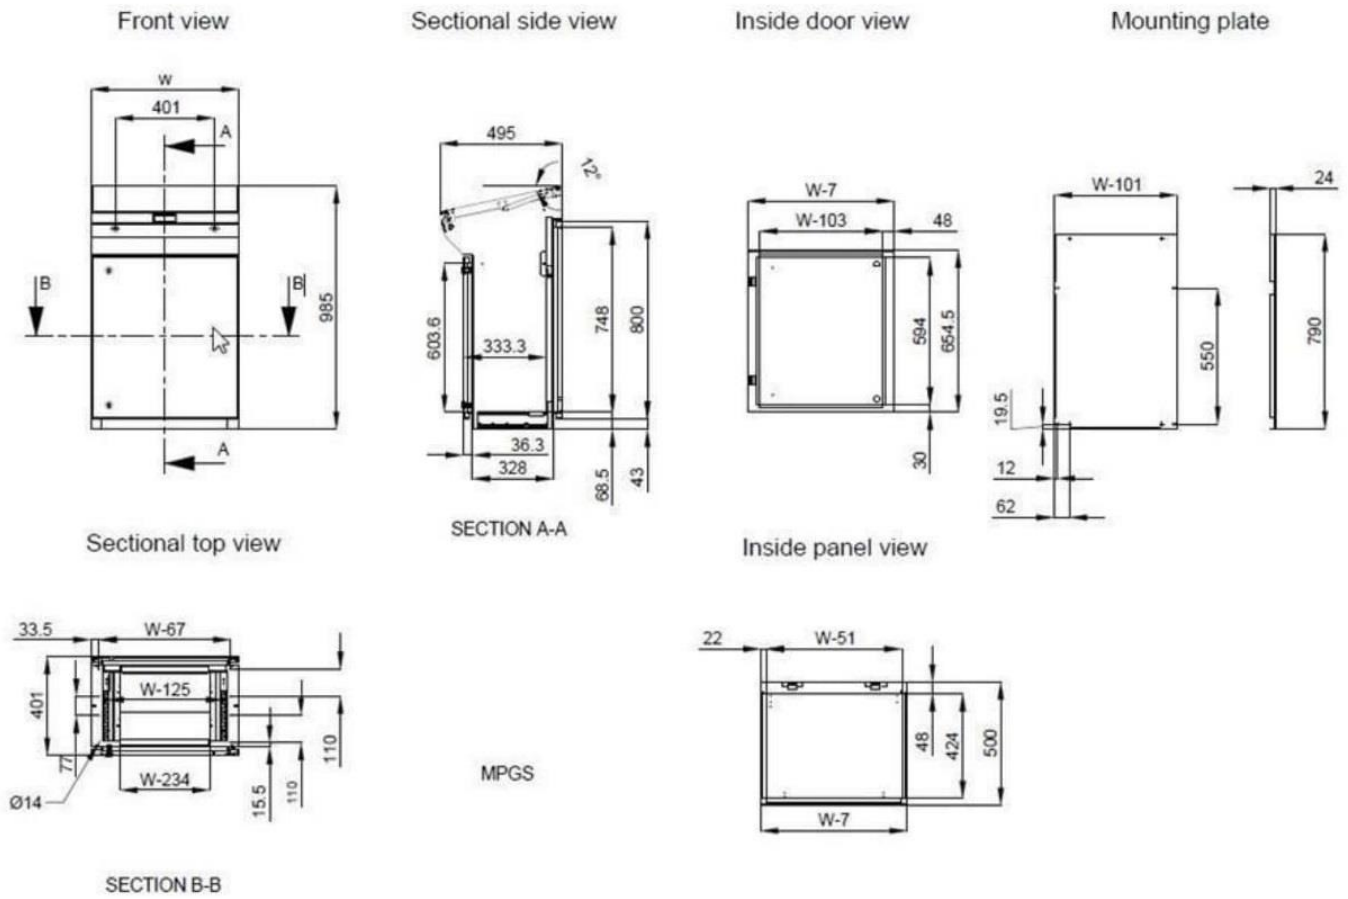

# NEMA Type 4, 4X, & 12 Consoles, MPGS Series

Part No.		Enclosure Size			Mounting Plate		Usable Depth
		H	W	D	h	w	d
MPGS-10	mm	985	1000	400	790	899	333
	in	38.8	39.4	15.7	31.1	35.4	13.1

For additional product information or specific drawings, contact:  
RALSTON METAL PRODUCTS LTD., GUELPH, ON  
CUSTOMER SERVICE DEPT. 1-800-265-7611