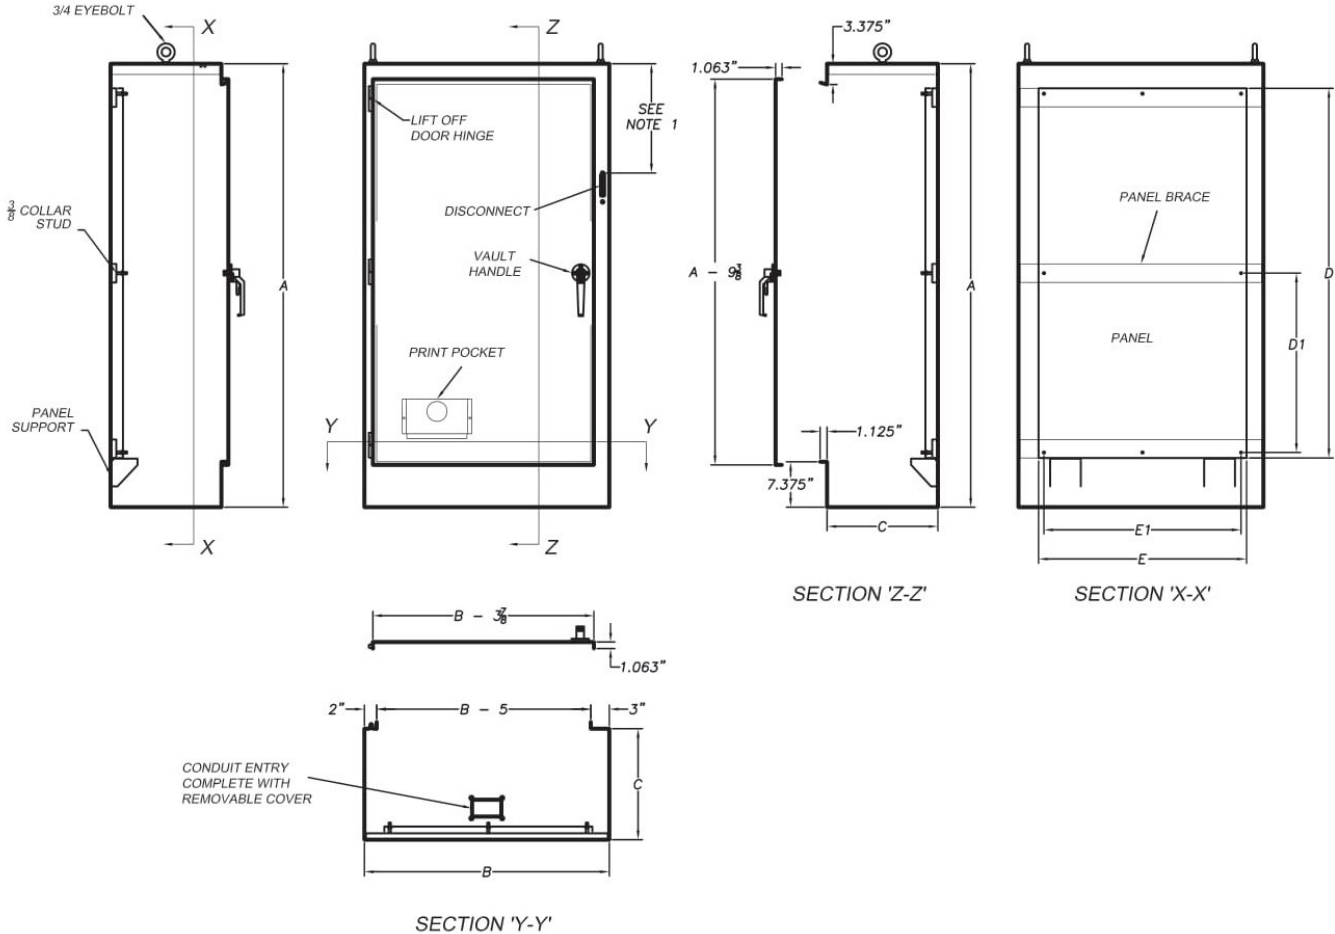

Free Standing Single Door Units

NOTE 1
WHEN "A" = 72" THIS DIMENSION IS 11³/₄"
WHEN "A" = 84" THIS DIMENSION IS 17¹/₄"
WHEN "A" = 90" THIS DIMENSION IS 20¹/₄"

NOTE 2
OPTIONAL LEFT AND RIGHT SIDE PANELS ARE AVAILABLE

Heavy Duty Free Standing Single Door Units

Part No.	Enclosure Size			D	Panel Size			Optional Left Side Panels		
	A	B	C		D1	E	E1	Part No.	Height	Width
4000-1D-722818	72	27.75	18	60	29.125	21.75	20	P-6014	60	14
4000-1D-723418	72	33.75	18	60	29.125	27.75	26	P-6014	60	14
4000-1D-724018	72	39.75	18	60	29.125	33.75	32	P-6014	60	14
4000-1D-844018	84	39.75	18	72	35.125	33.75	32	P-7214	72	14
4000-1D-904018	90	39.75	18	78	38.125	33.75	32	P-7814	78	14
4000-1D-904020	90	39.75	20	78	38.125	33.75	32	P-7816	78	16
4000-1D-844024	84	39.75	24	72	35.125	33.75	32	P-7220	72	20
4000-1D-904024	90	39.75	24	78	38.125	33.75	32	P-7820	78	20