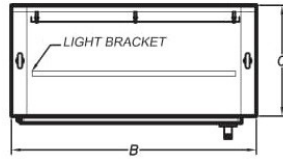

Free Standing Single Door Units

NOTE 1
WHEN "A" = 72" THIS DIMENSION IS 11³/₄"
WHEN "A" = 84" THIS DIMENSION IS 17¹/₄"
WHEN "A" = 90" THIS DIMENSION IS 20¹/₄"

NOTE 2
OPTIONAL LEFT AND RIGHT SIDE PANELS ARE AVAILABLE

Heavy Duty Free Standing Single Door Units

Part No.	Enclosure Size			D	Panel Size			Optional Left Side Panels		
	A	B	C		D1	E	E1	Part No.	Height	Width
4000-1D-722818	72	27.75	18	60	29.125	21.75	20	P-6014	60	14
4000-1D-723418	72	33.75	18	60	29.125	27.75	26	P-6014	60	14
4000-1D-724018	72	39.75	18	60	29.125	33.75	32	P-6014	60	14
4000-1D-844018	84	39.75	18	72	35.125	33.75	32	P-7214	72	14
4000-1D-904018	90	39.75	18	78	38.125	33.75	32	P-7814	78	14
4000-1D-904020	90	39.75	20	78	38.125	33.75	32	P-7816	78	16
4000-1D-844024	84	39.75	24	72	35.125	33.75	32	P-7220	72	20
4000-1D-904024	90	39.75	24	78	38.125	33.75	32	P-7820	78	20