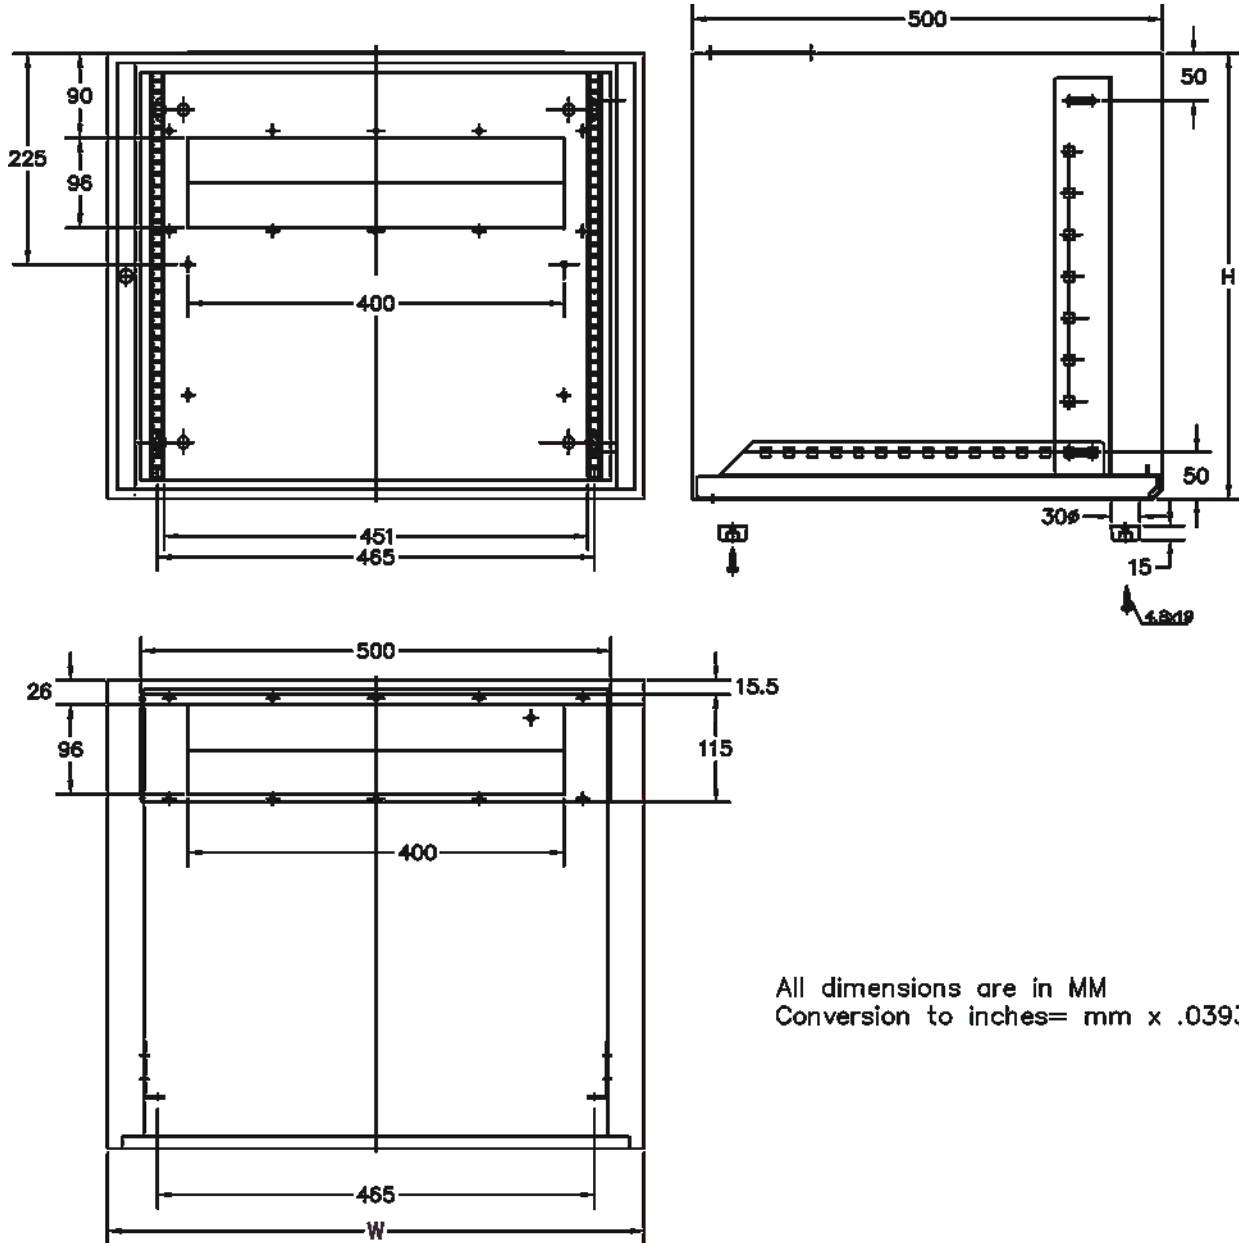

# EIBox EBG/EBS Series, NEMA Type 1 Data & Telecom Enclosures

All dimensions are in MM  
Conversion to inches= mm x .03937

## EIBox EBG/EBS Series, NEMA Type 1 Data & Telecom Enclosures

Part No.		Size			Height U	Load Capacity
		H	W	D		
EBG-094	mm	475	571	400	9	27 kg
	in	18.7	22.5	15.7		59.5 lbs
EBG-154	mm	750	571	400	15	45 kg
	in	29.5	22.5	15.7		99.2 lbs
EBG-184	mm	875	571	400	18	54 kg
	in	34.5	22.5	15.7		119 lbs

Part No.		Size			Height U	Load Capacity
		H	W	D		
EBS-126	mm	600	571	600	12	28.7 kg
	in	23.6	22.5	23.6		63.1 lbs