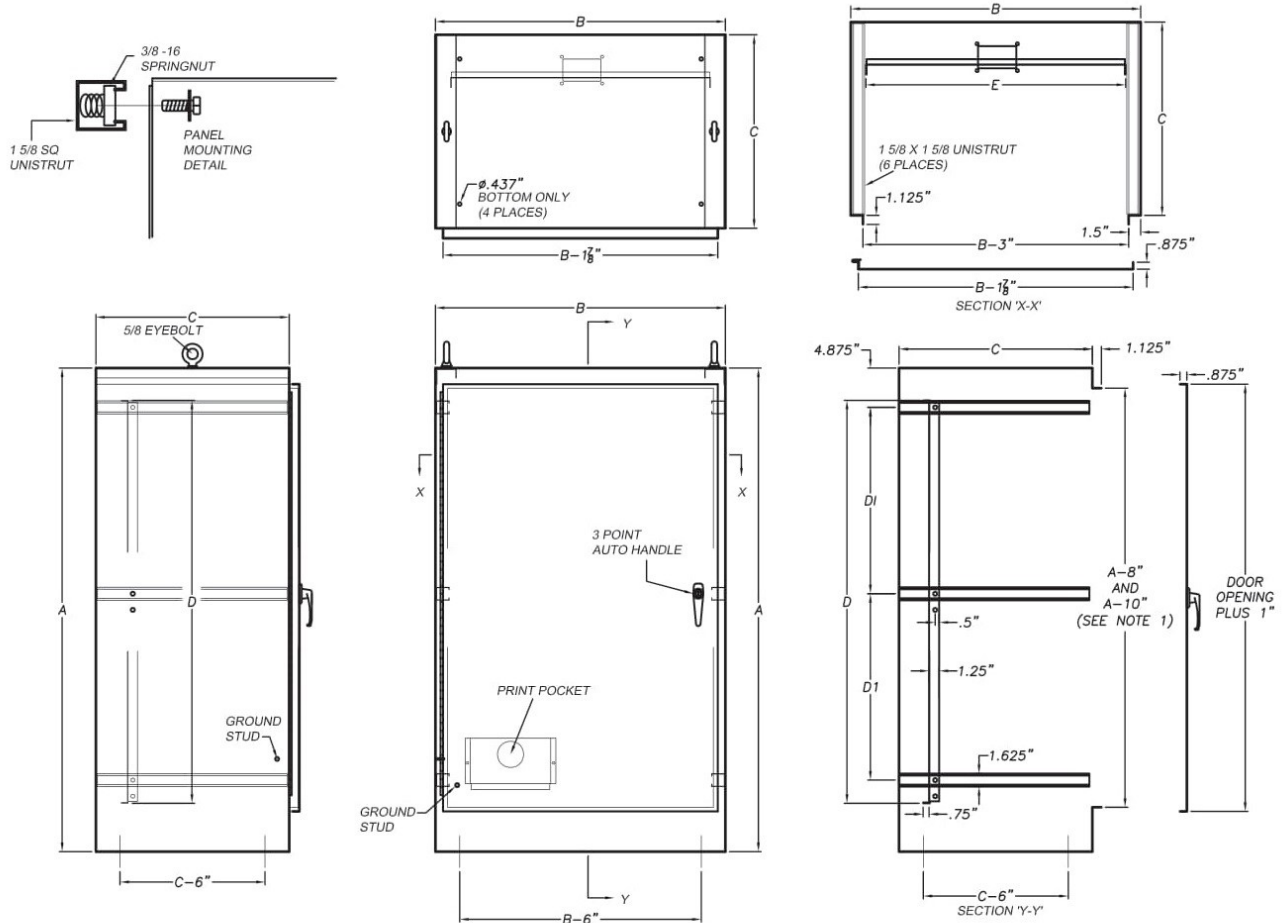

NEMA Type 12 Free Standing Single Door Front Access N12-FS Series

* NOTE 1: WHEN "A" = 60" DOOR OPENING IS A - 8"
WHEN "A" = 72" OR 90" DOOR OPENING IS A - 10"

Part No.	Enclosure Size			Panel Size		
	A	B	C	D	D1	E
N12-FS-722418	72	24	18	62	29.125	20.25
N12-FS-723018	72	30	18	62	29.125	26.25
N12-FS-723618	72	36	18	62	29.125	32.25
N12-FS-603624	60	36	24	50	23.125	32.25
N12-FS-723024	72	30	24	62	29.125	26.25
N12-FS-723624	72	36	24	62	29.125	32.25
N12-FS-903624	90	36	24	80	38.125	32.25