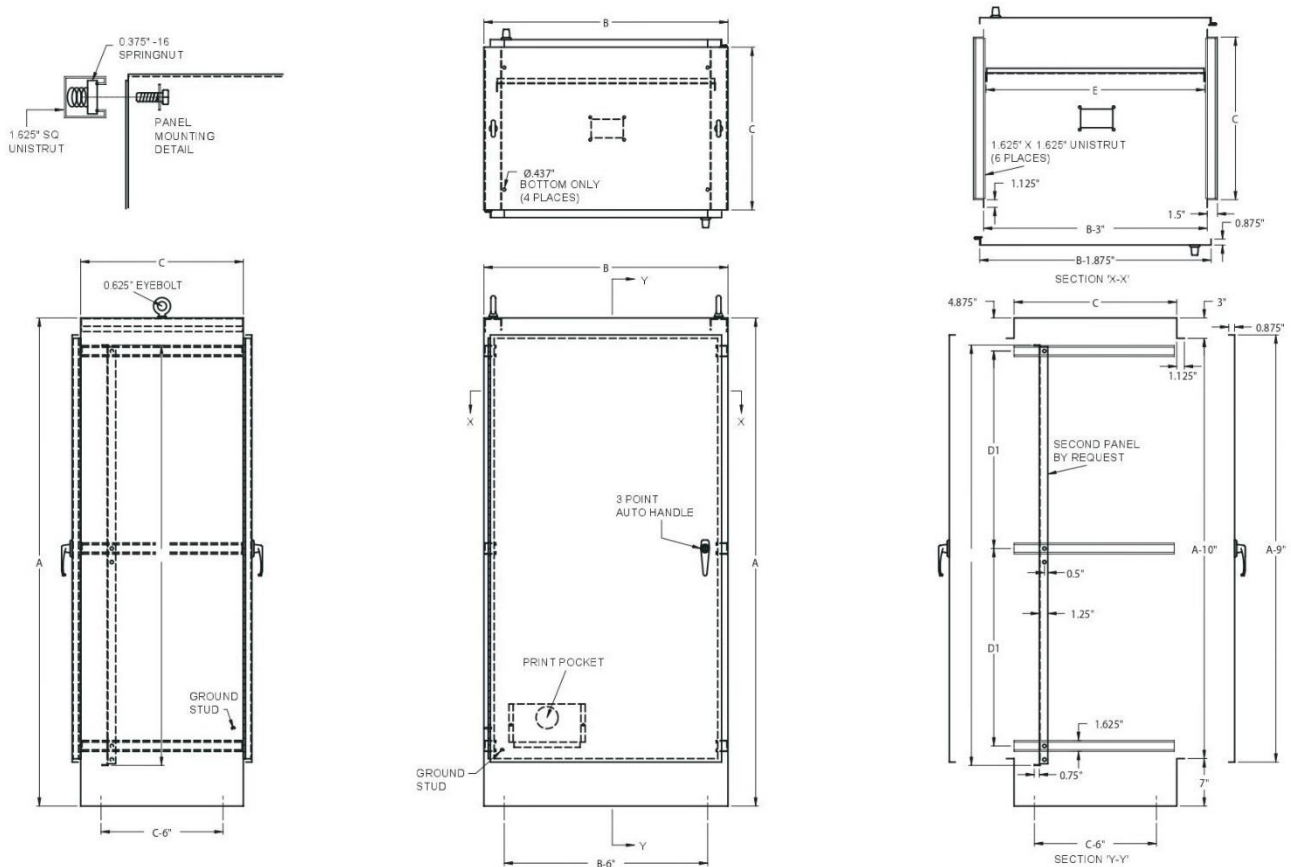

N12-FS-DA Series, NEMA Type 12

Free Standing Single Door

Front and Rear Access

Part No.	Enclosure Size			Panel Size		
	A	B	C	D	D1	E
N12-FS-DA-722424	72	24	24	62	29.125	20.25
N12-FS-DA-723024	72	30	24	62	29.125	26.25
N12-FS-DA-723624	72	36	24	62	29.125	32.25