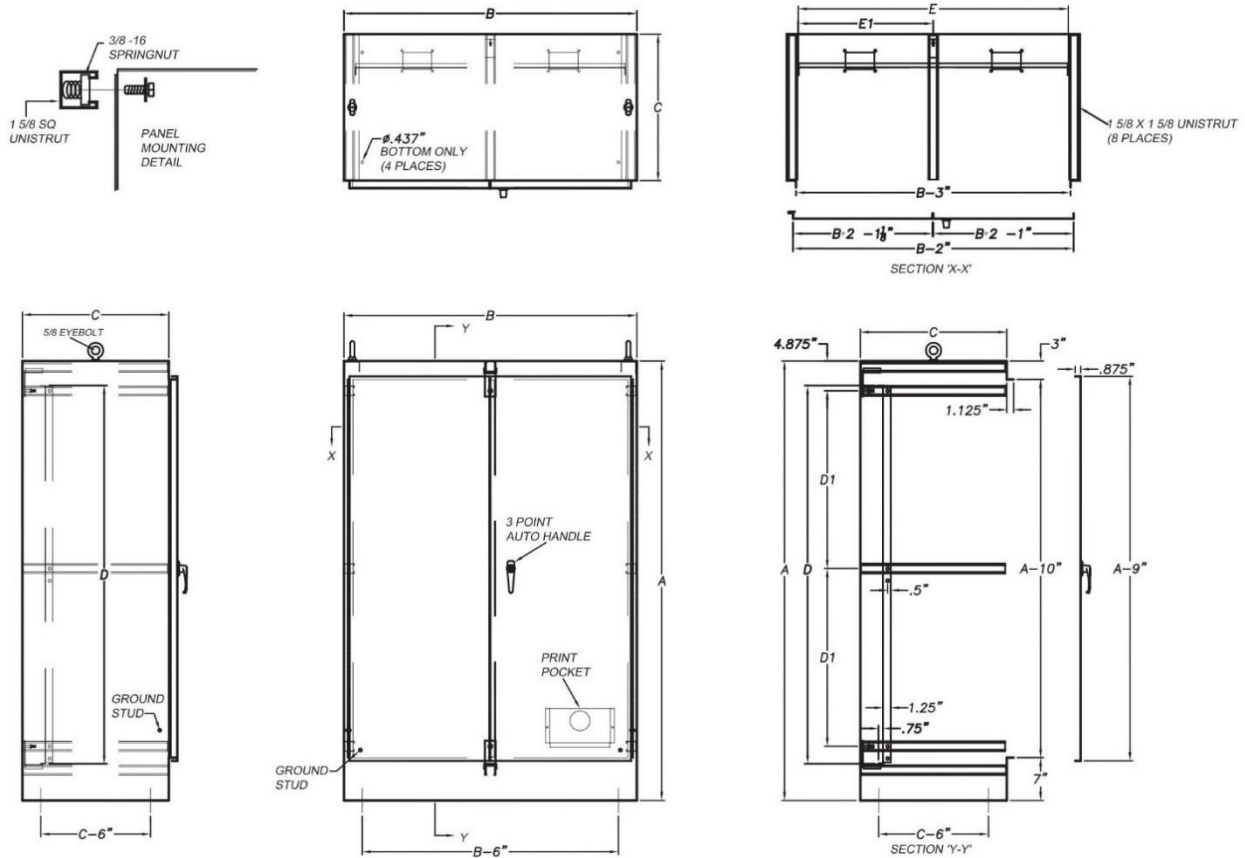

NEMA Type 12

Free Standing Double Door Front Access

N12-FS-DD Series

Part No.	Enclosure Size				Panel Size		
	A	B	C	D	D1	E	E1
N12-FS-DD-724824	72	48	24	62	29.125	44.25	22.125
N12-FS-DD-726024	72	60	24	62	29.125	56.25	28.125
N12-FS-DD-727224	72	72	24	62	29.125	68.25	34.125