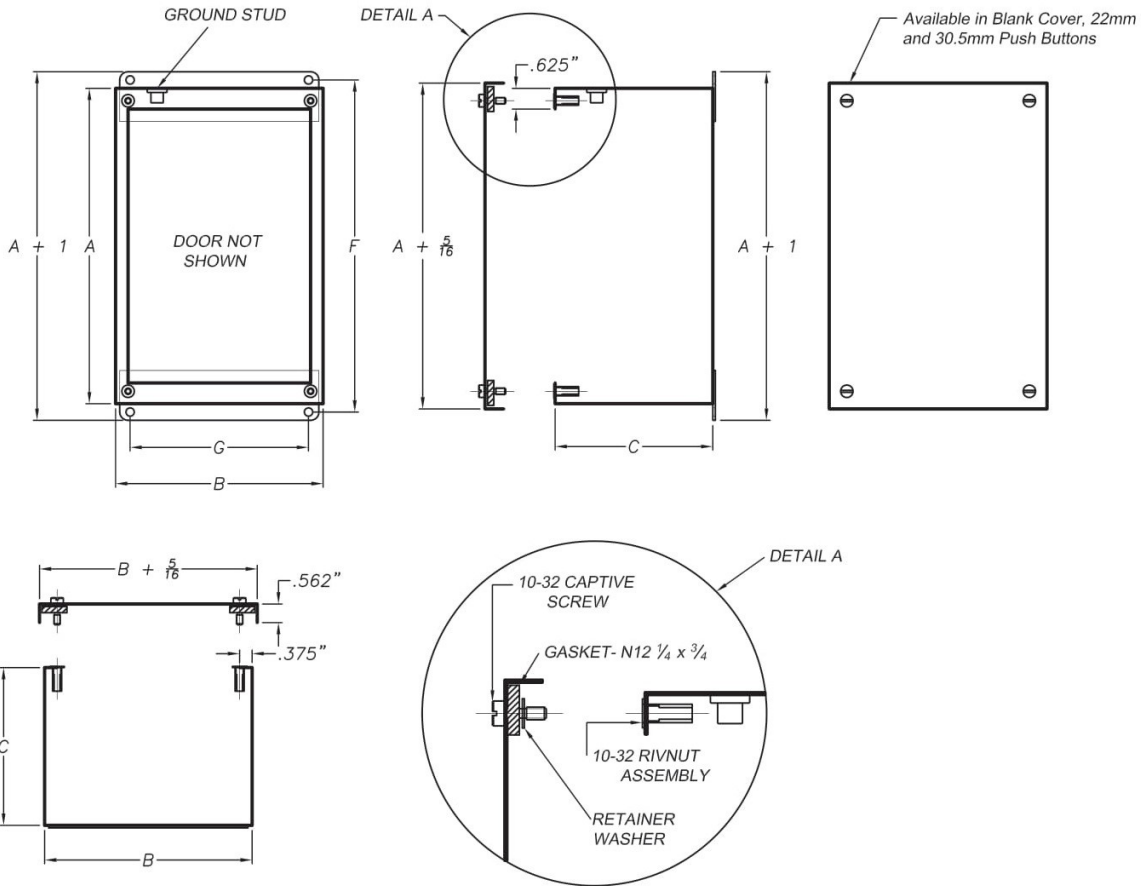

NEMA Type 12 PB37-BC Series JIC Wiring Box

Part No.	Enclosure Size			Mounting Center	
	A	B	C	F	G
PB37-1-BC	4	4	4.75	4.5	3.125
PB37-2-BC	6	4	4.75	6.5	3.125
PB37-3-BC	8	4	4.75	8.5	3.125
PB37-4-BC	10	4	4.75	10.5	3.125
PB37-6-BC	9.5	6.25	4.75	10	5.375
PB37-9-BC	9.5	8.5	4.75	10	7.625