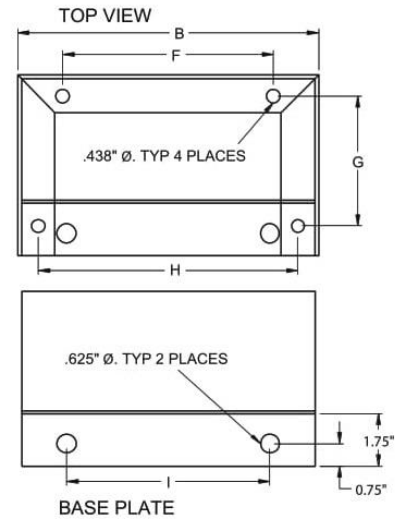

Floor Mounting Kit MF Series

Part No.	Mounting Feet					Hole Centers			
	A	B	C	D	E	F	G	H	I
MF-1208	12	8	5	3	5	5	3.313	6.625	4.688
MF-0610	6	10	6	4	6	7	4.313	8.625	6.688
MF-1210	12	10	6	4	6	7	4.313	8.625	6.688
MF-1810	18	10	6	4	6	7	4.313	8.625	6.688
MF-0612	6	12	8	5	7	8	6.313	10.625	8.688
MF-1212	12	12	8	5	7	8	6.313	10.625	8.688
MF-1512	15	12	8	5	7	8	6.313	10.625	8.688
MF-1812	18	12	8	5	7	8	6.313	10.625	8.688
MF-0616	6	16	8	5	7	12	6.313	14.625	12.688
MF-1216	12	16	8	5	7	12	6.313	14.625	12.688
MF-1518	15	18	8	5	7	14	6.313	16.625	14.688
MF-0620	6	20	8	5	7	16	6.313	18.625	16.688
MF-1220	12	20	8	5	7	16	6.313	18.625	16.688
MF-1224	12	24	8	5	7	20	6.313	22.625	20.688

Part No		Mounting Feet Size					Hole Center			
304 Stainless	316 Stainless	A	B	C	D	E	F	G	H	I
MF-SS-1212	MF-SS-316-1212	12	12	8	5	7	8	6.313	10.63	8.688
MF-SS-0620	MF-SS-316-0620	6	20	8	5	7	16	6.313	18.63	16.69

For additional product information or specific drawings, contact:
RALSTON METAL PRODUCTS LTD., GUELPH ON
CUSTOMER SERVICE DEPT. 1-800-265-7611

Hygienic Mounting Kits

HYGIENIC 3-A LEVELING FEET

Part No.	Height Adjustment	Loading Rate
LFHD-04	4" - 5.5"	675 lbs.