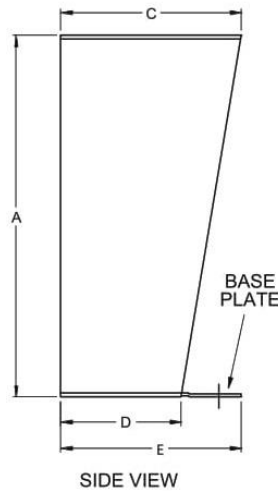

Floor Mounting Kit MF Series

Part No.	Mounting Feet					Hole Centers			
	A	B	C	D	E	F	G	H	I
MF-1208	12	8	5	3	5	5	3.313	6.625	4.688
MF-0610	6	10	6	4	6	7	4.313	8.625	6.688
MF-1210	12	10	6	4	6	7	4.313	8.625	6.688
MF-1810	18	10	6	4	6	7	4.313	8.625	6.688
MF-0612	6	12	8	5	7	8	6.313	10.625	8.688
MF-1212	12	12	8	5	7	8	6.313	10.625	8.688
MF-1512	15	12	8	5	7	8	6.313	10.625	8.688
MF-1812	18	12	8	5	7	8	6.313	10.625	8.688
MF-0616	6	16	8	5	7	12	6.313	14.625	12.688
MF-1216	12	16	8	5	7	12	6.313	14.625	12.688
MF-1518	15	18	8	5	7	14	6.313	16.625	14.688
MF-0620	6	20	8	5	7	16	6.313	18.625	16.688
MF-1220	12	20	8	5	7	16	6.313	18.625	16.688
MF-1224	12	24	8	5	7	20	6.313	22.625	20.688

Part No		Mounting Feet Size					Hole Center			
304 Stainless	316 Stainless	A	B	C	D	E	F	G	H	I
MF-SS-1212	MF-SS-316-1212	12	12	8	5	7	8	6.313	10.63	8.688
MF-SS-0620	MF-SS-316-0620	6	20	8	5	7	16	6.313	18.63	16.69